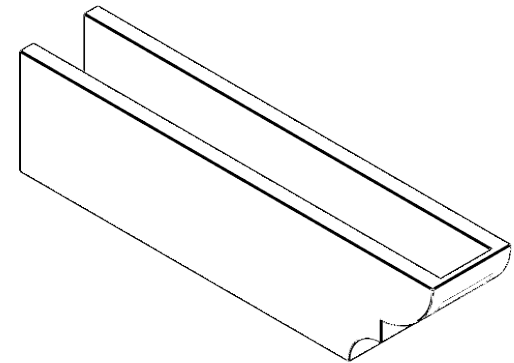

# ITEM NUMBER: RFTURO06X08000X32000X008RID00RCPR

6"W X 8"H X 32"L TIMBERTHANE ROUGH CEDAR RIDGEWOOD FAUX WOOD OPEN RAFTER TAIL, 8" L END, PRIMED TAN

**SIDE PROFILE**

**ISOMETRIC**

**FRONT PROFILE**

GENERATED DATE : 03/02/2023

EKENA MILLWORK  
2300 WEST MAIN ST.  
CLARKSVILLE, TX 75426  
TOLL FREE: 866-607-0453  
WWW.EKENAMILLWORK.COM

NOTES

1. INSTALLATION TO BE COMPLETED IN ACCORDANCE WITH MANUFACTURER'S SPECIFICATIONS.
2. DRAWING MAY NOT BE TO SCALE
3. THIS DRAWING IS INTENDED FOR DESIGN AND PLANNING PURPOSES ONLY.
4. ALL INFORMATION CONTAINED HEREIN WAS CURRENT AT THE TIME OF DEVELOPMENT BUT MUST BE REVIEWED AND APPROVED BY THE PRODUCT MANUFACTURER TO BE CONSIDERED ACCURATE.
5. TIMBERTHANE ARCHITECTURAL PRODUCTS ARE MADE FROM HIGH DENSITY URETHANE AND COME FACTORY PRIMED